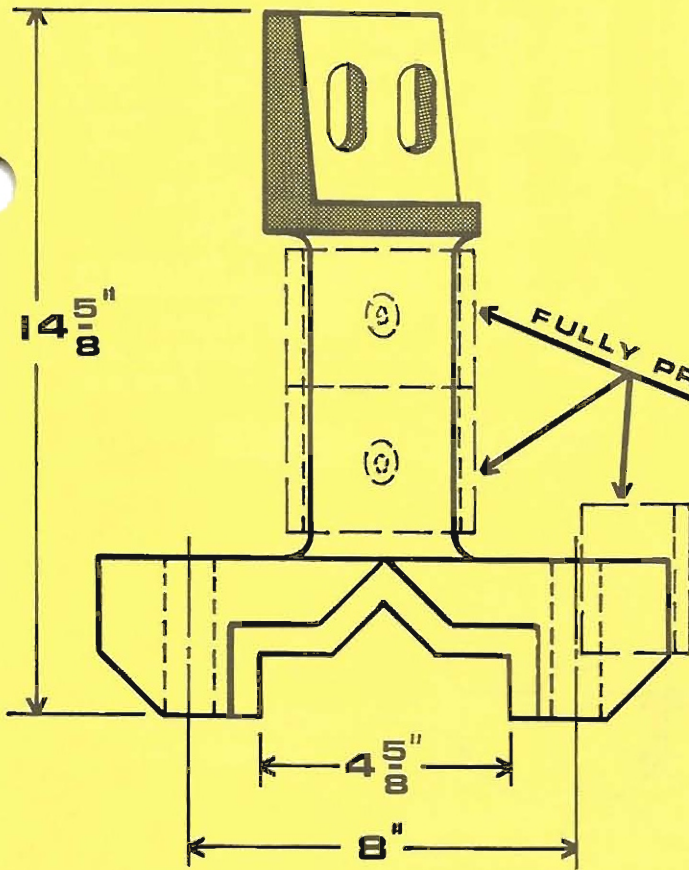

MIXER PARTS... (4,000-5,000 LB. PLANTS)

MIXER TIP
TPS-3543

MIXER ARMS

- SHK-3493-R R.H. ARM
- SHK-3493-L L.H. ARM

ARM SHIELD
MXP-7146
(3 REQ'D PER ARM)

REPLACEMENT FOR
O.E.M. PART NO.

- 4368-R
- 4368-L

C O N S T R U C T I O N