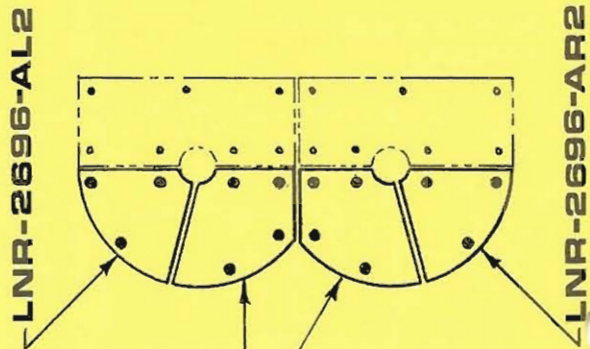

C O N S T R U C T I O N P A R T S I N C. ®

P.O. BOX 43037
CLEVELAND, OHIO 44143

ORDER BY PHONE
TOLL FREE
1-800-222-1141
 Ohio 1-800-338-5608

FAX 216-524-5682

Telephone 216-524-7100

**AVAILABLE REPLACEMENT PARTS
FOR
IROQUOIS (POSEY) PLANTS**

MIXER LINERS

(12,000 LB. MIXERS)

MATERIAL: NI-HARD

LNR-2693-A LNR-2693-B

LNR-2693-A LNR-2693-B

SHELL LINERS

LNR-2696-ARI

LNR-2696-ALI

END LINERS

(Split Liners)

LNR-2695

SLIDE LINERS

(Gate Liners)

C ONSTRUCTION

P ARTS

I NC.®