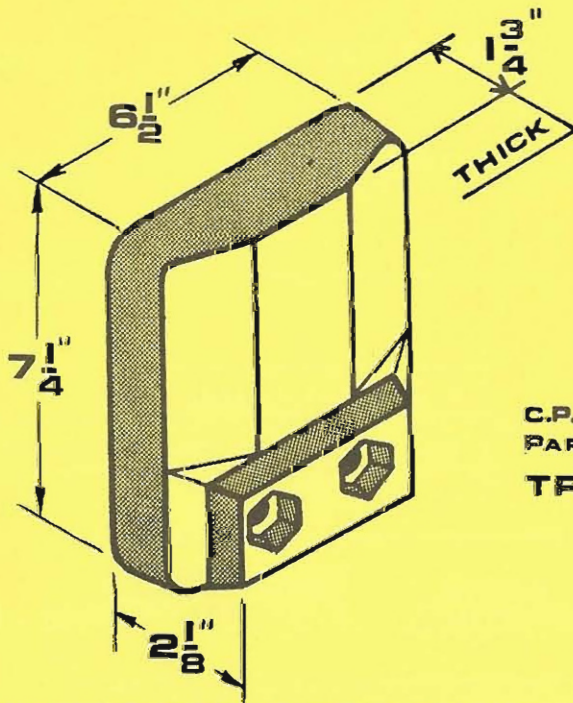

C O N S T R U C T I O N P A R T S I N C. ®

P.O. BOX 43037
CLEVELAND, OHIO 44143

ORDER
BY PHONE

TOLL FREE
1-800-222-1141

Ohio 1-800-338-5608

FAX 216-524-5682

Telephone 216-524-7100

AVAILABLE REPLACEMENT PARTS
FOR
IROQUOIS (POSEY) PLANTS

MIXER TIPS

MIXER TIPS

(4,000-5,000-6,000 LB. PLANTS)

C.P.I.
PART No.

REPLACEMENT FOR
O.E.M. PART No.

TPS-3585

4362

TPS-3589

1540

MIXER TIPS

(12,000 LB. PLANTS)

C.P.I.
PART No.

REPLACEMENT FOR
O.E.M. PART No.

TPS-3588

10009
(4250)

"YOUR HEADQUARTERS FOR ASPHALT PLANT REPLACEMENT PARTS"