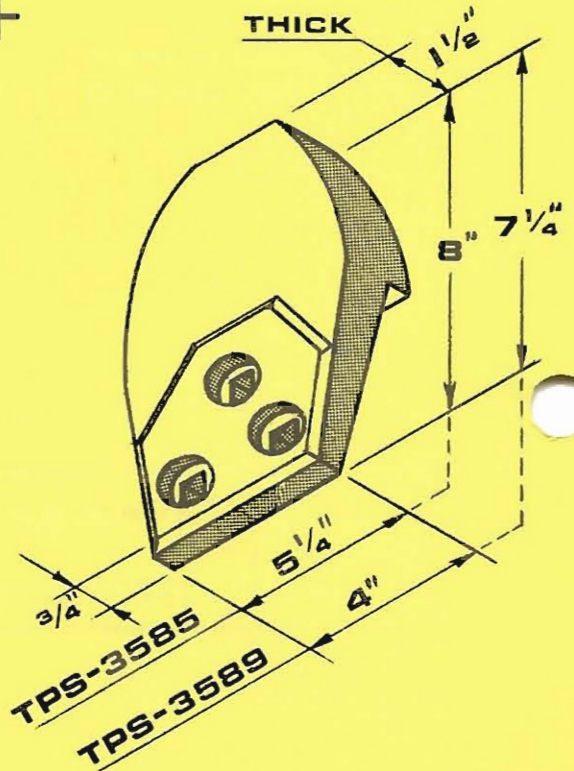

C O N S T R U C T I O N P A R T S I N C. ®

P.O. BOX 43037
CLEVELAND, OHIO 44143

ORDER
BY PHONE

TOLL FREE
1-800-222-1141

Ohio 1-800-338-5608

FAX 216-524-5682

Telephone 216-524-7100

AVAILABLE REPLACEMENT PARTS
FOR
IROQUOIS (POSEY) PLANTS

MIXER TIPS

MIXER TIPS

(4,000-5,000-6,000 LB. PLANTS)

C.P.I.
PART No.

REPLACEMENT FOR
O.E.M. PART No.

TPS-3585

4362

TPS-3589

1540

MIXER TIPS

(12,000 LB. PLANTS)

C.P.I.
PART No.

REPLACEMENT FOR
O.E.M. PART No.

TPS-3588

10009
(4250)

"YOUR HEADQUARTERS FOR ASPHALT PLANT REPLACEMENT PARTS"