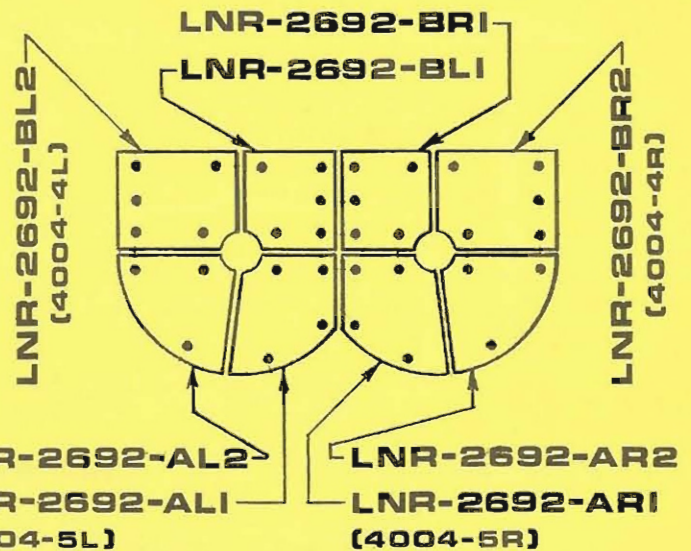

(Gate Liners)

END LINERS

"YOUR HEADQUARTERS FOR ASPHALT PLANT REPLACEMENT PARTS"

C ONSTRUCTION

P ARTS

I NC.®

P.O. BOX 43037

CLEVELAND, OHIO 44143

ORDER
BY PHONE

TOLL FREE
1-800-222-1141

Ohio 1-800-338-5608

FAX 216-524-5682

Telephone 216-524-7100

AVAILABLE REPLACEMENT PARTS
FOR
IROQUOIS (POSEY) PLANTS

MIXER LINERS

(8,000 LB. MIXERS)

MATERIAL: NI-HARD

SHELL LINERS

END LINERS

(Split Liners)

LNR-2691
(4004-2)

SLIDE LINERS

(Gate Liners)

"YOUR HEADQUARTERS FOR ASPHALT PLANT REPLACEMENT PARTS"