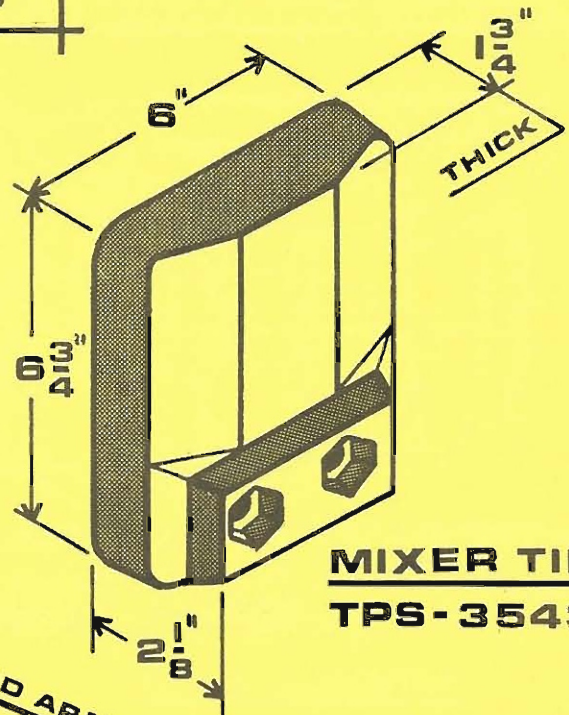

C ONSTRUCTION P ARTS I NC.®

P.O. BOX 43037
CLEVELAND, OHIO 44143

ORDER BY PHONE **TOLL FREE**
1-800-222-1141
Ohio 1-800-338-5608

FAX 216-524-5682

Telephone 216-524-7100

AVAILABLE REPLACEMENT PARTS
FOR
IROQUOIS (POSEY) PLANTS

MIXER PARTS... (4,000-5,000 LB. PLANTS)

MIXER TIP
TPS-3543